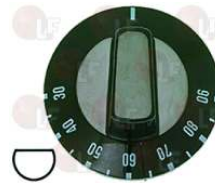

## Knobs

**3444129 BLACK KNOB  $\varnothing$  50 mm**  
 D shaft hole 6x4.6 mm  
 with symbol  
 for thermostats and timers

FORNITALIA 40/60Z13

**3444125 BLACK KNOB  $\varnothing$  50 mm 30-90°C**  
 D-shaped pin  $\varnothing$  6x4.6 mm  
 for EGO thermostat