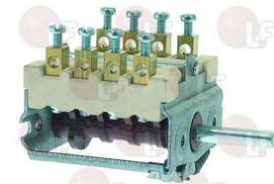

Rotary switches

3057216 SELECTOR SWITCH 0-1 POSITIONS

contact capacity 16A 230V - max 150°C
D-shaped pin 6x4.6 mm
for Pizza oven electric (FORNITALIA) BIJOU 40
BIJOU 60

FORNITALIA D201039

FORNITALIA 40/60Z18

Springs

3221335 LAMP GLASS SPRING

for PIZZA OVEN ALL MODELS